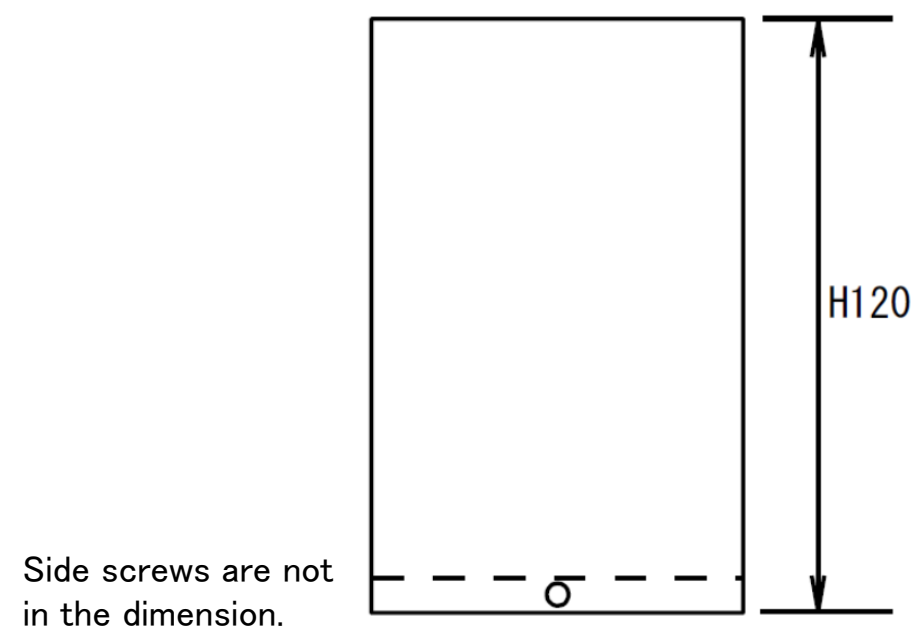

### Wiring Connection

Inductance 7H  
Recommended DC current 270mA Max DC Current 350mA  
DCR 79 ohm  
Max AC voltage 600V  
Minimum current for Choke input 80mA Dimension 80x71x120(H)mm  
Black hammered metal case, or Urushi finish