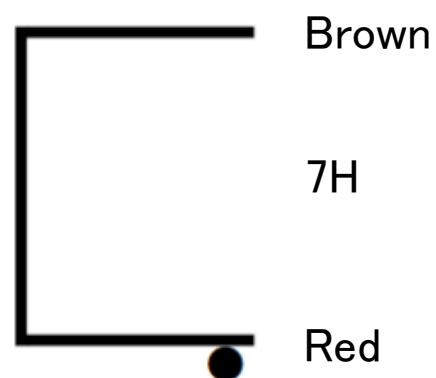

### Wiring Connection

Inductance 7H  
Recommended DC current 270mA Max DC Current 350mA  
DCR 79 ohm  
Max AC voltage 600V  
Minimum current for Choke input 80mA Dimension 80x71x120(H)mm  
Black hammered metal case, or Urushi finish