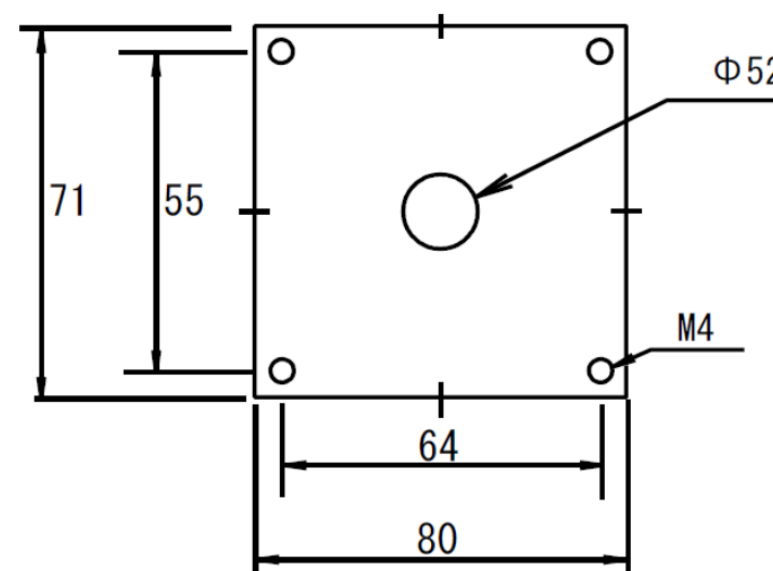

### Wiring Connection

Inductance 7H  
Recommended DC current 270mA Max DC Current 350mA  
DCR 79 ohm  
Max AC voltage 600V  
Minimum current for Choke input 80mA Dimension 80x71x120(H)mm  
Black hammered metal case, or Urushi finish