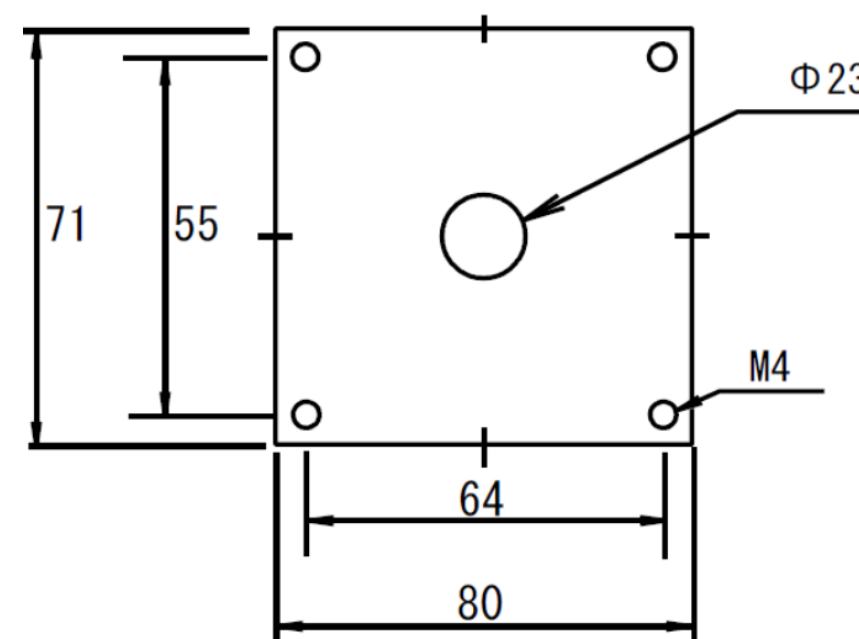

Inductance 10H
Recommended DC current 200mA
Max DC Current 280mA
DCR 117 ohm
Dimension 80x71x120(H)mm
Black hammered metal case, or Urushi finish

Side screws are not in the dimension.