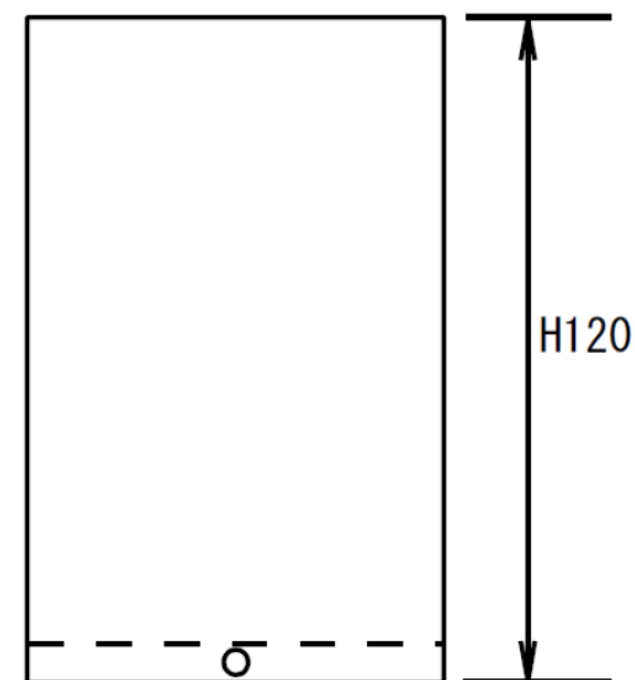

Inductance 10H
Recommended DC current 200mA
Max DC Current 280mA
DCR 117 ohm
Dimension 80x71x120(H)mm
Black hammered metal case, or Urushi finish

Side screws are not in the dimension.