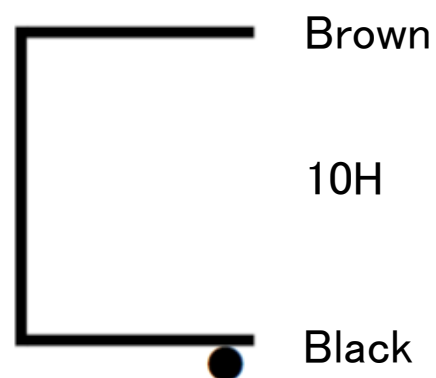

FMC-1028H
FINEMET® NANOCRYSTALLINE Core Choke

Audio Feast

Wiring Connection

Inductance 10H
Recommended DC current 200mA
Max DC Current 280mA
DCR 117 ohm
Dimension 80x71x120(H)mm
Black hammered metal case, or Urushi finish