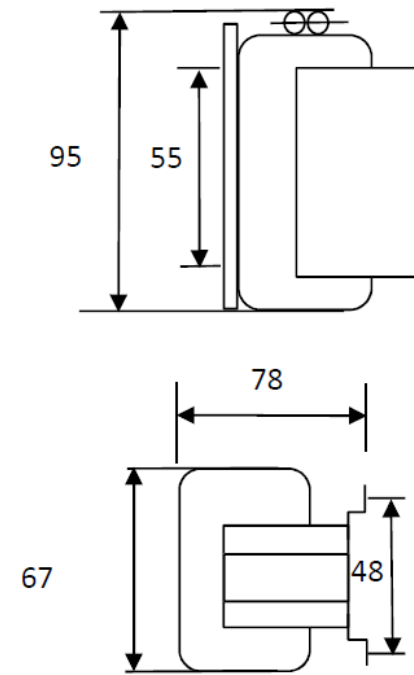

**EM-10WS-3525**  
 FINEMET® NANOCRYSTALLINE Core Single Ended Output Transformer Audio Feast

**Wiring Connection**

Output 10W (50Hz)  
 Freq. Response 14Hz - 60KHz (3.5K - 8 ohm, 1W, -3dB)  
 Pri. Inductance 12H(3.5K DC80mA, 50Hz), 9H(2.5K, DC60mA, 50Hz)  
 Pri. DCR B-P1(280 ohm)/B-P2(230 ohm)      Sec. DCR 0.7 ohm (8 ohm)  
 Pri. max DC current 120mA(3.5K) 140mA(2.5K)  
 Dimension 95x67x48mm  
 Mounting Screw 55x48mm  
 Optional mounting metal box, BOX-10WS is available.