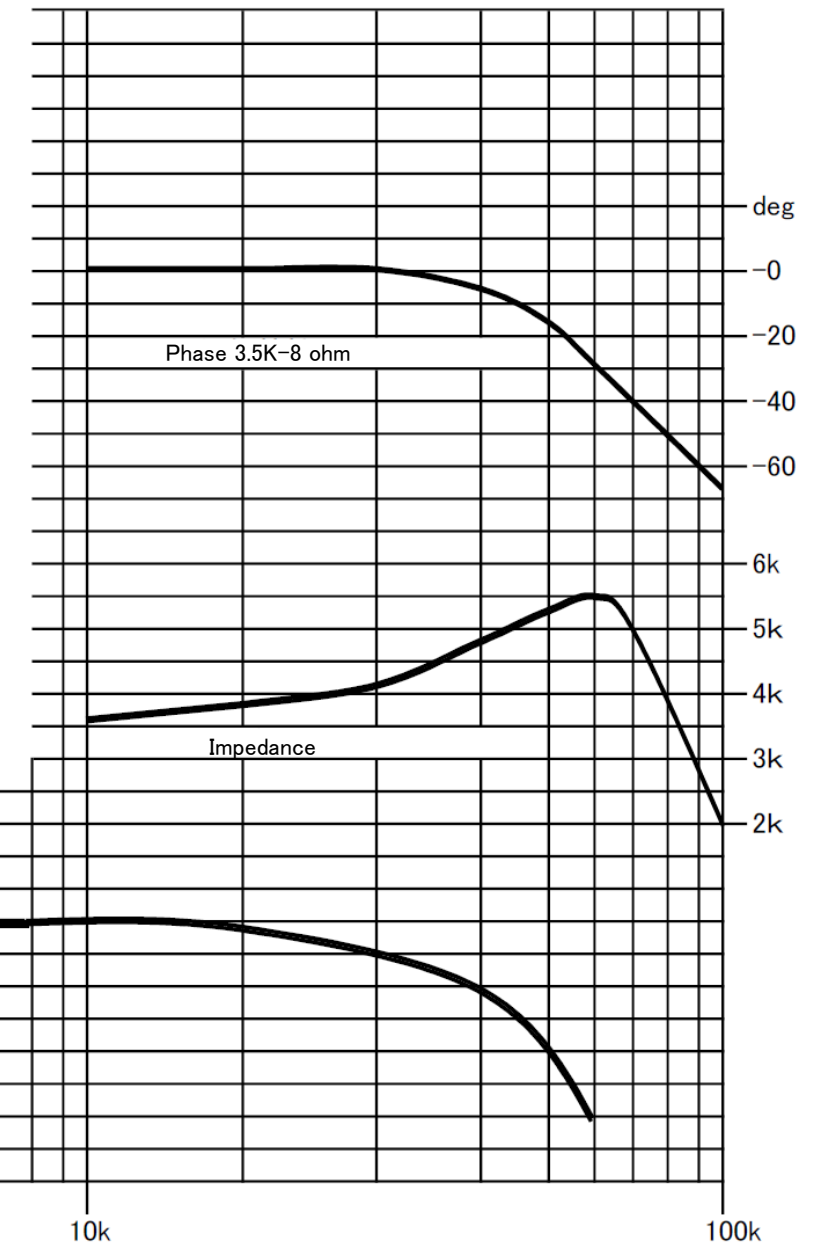

**EM-10WS-3525**  
 FINEMET® NANOCRYSTALLINE Core Single Ended Output Transformer Audio Feast

**Wiring Connection**

Output 10W (50Hz)  
 Freq. Response 14Hz - 60KHz (3.5K - 8 ohm, 1W, -3dB)  
 Pri. Inductance 12H(3.5K DC80mA, 50Hz), 9H(2.5K, DC60mA, 50Hz)  
 Pri. DCR B-P1(280 ohm)/B-P2(230 ohm)      Sec. DCR 0.7 ohm (8 ohm)  
 Pri. max DC current 120mA(3.5K) 140mA(2.5K)  
 Dimension 95x67x48mm  
 Mounting Screw 55x48mm  
 Optional mounting metal box, BOX-10WS is available.