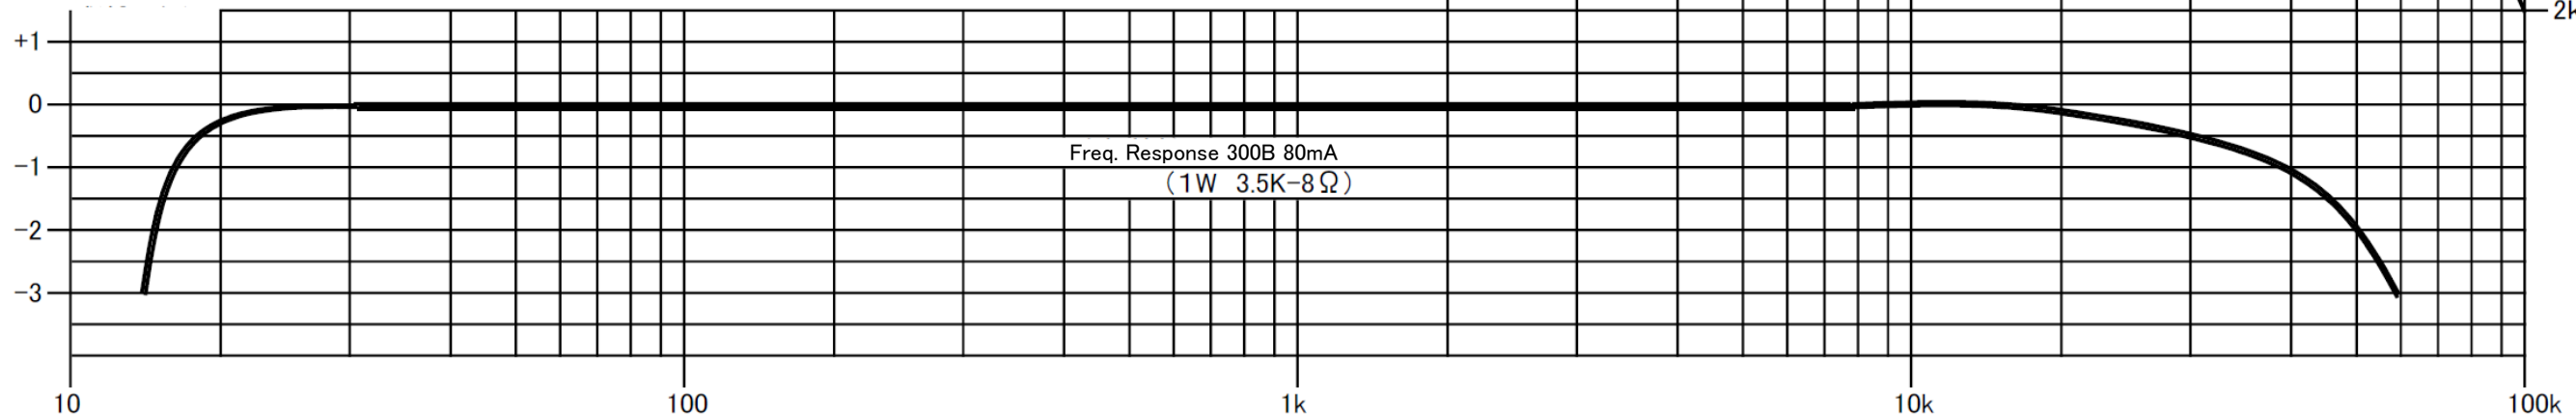

**EM-10WS-3525**  
 FINEMET® NANOCRYSTALLINE Core Single Ended Output Transformer Audio Feast

**Wiring Connection**

Output 10W (50Hz)  
 Freq. Response 14Hz - 60KHz (3.5K - 8 ohm, 1W, -3dB)  
 Pri. Inductance 12H(3.5K DC80mA, 50Hz), 9H(2.5K, DC60mA, 50Hz)  
 Pri. DCR B-P1(280 ohm)/B-P2(230 ohm)      Sec. DCR 0.7 ohm (8 ohm)  
 Pri. max DC current 120mA(3.5K) 140mA(2.5K)  
 Dimension 95x67x48mm  
 Mounting Screw 55x48mm  
 Optional mounting metal box, BOX-10WS is available.