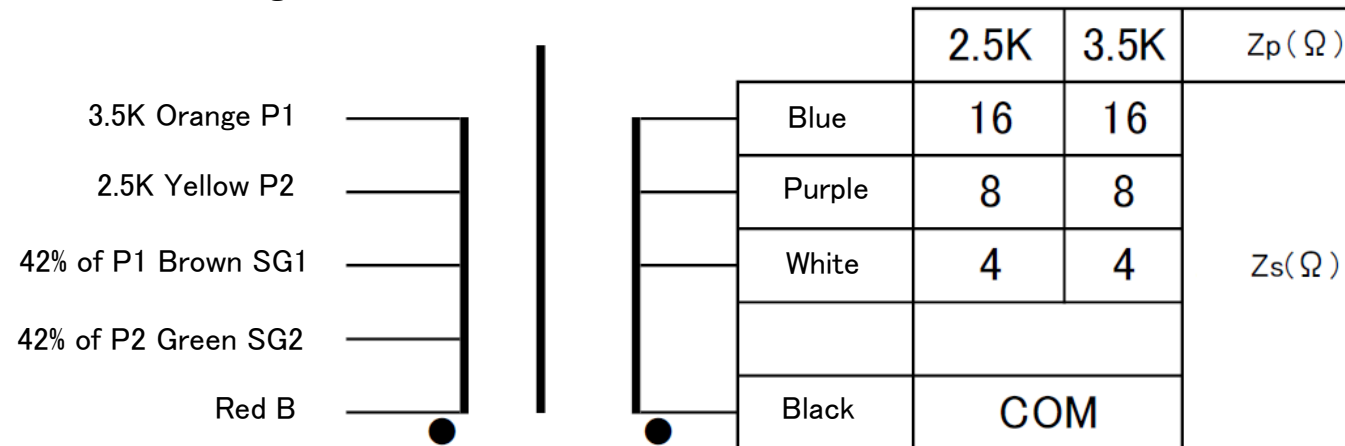

**EM-10WS-3525**  
 FINEMET® NANOCRYSTALLINE Core Single Ended Output Transformer Audio Feast

**Wiring Connection**

Output 10W (50Hz)  
 Freq. Response 14Hz - 60KHz (3.5K - 8 ohm, 1W, -3dB)  
 Pri. Inductance 12H(3.5K DC80mA, 50Hz), 9H(2.5K, DC60mA, 50Hz)  
 Pri. DCR B-P1(280 ohm)/B-P2(230 ohm)      Sec. DCR 0.7 ohm (8 ohm)  
 Pri. max DC current 120mA(3.5K) 140mA(2.5K)  
 Dimension 95x67x48mm  
 Mounting Screw 55x48mm  
 Optional mounting metal box, BOX-10WS is available.