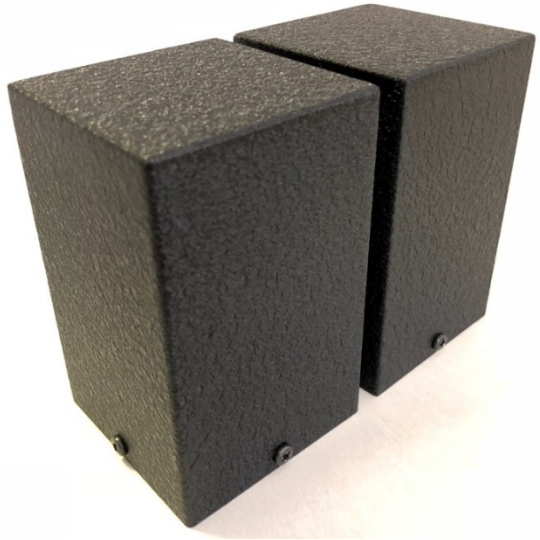

FM-120P-3.6K Audio Feast
 FINEMET® NANOCRYSTALLINE Core Push Pull Output Transformer

Output 120W (50Hz)
 Freq. Response Pri. 4-75kHz (3.6k-8 ohm, -3dB)
 Inductance 600H max(10Hz)
 Pri. DCR 27 ohm(P1-B1), 27 ohm(B2-P2), 12 ohm(SG1-B), 12 ohm(SG2-B)
 Sec. DCR 0.43 ohm(com-16 ohm)
 Pri. max DC Current 700mA(2 tubes), umax unbalance current 10mA, Loss 0.16dB(16 ohm)
 Dimension 100x100x150(H)mm Black hammered metal case, or Urushi finish
 Mounting Screw 80x80 4-M5

Black Metal Case

Urushi finish

All dimension is in mm.

Dimension does not include screws around the case.