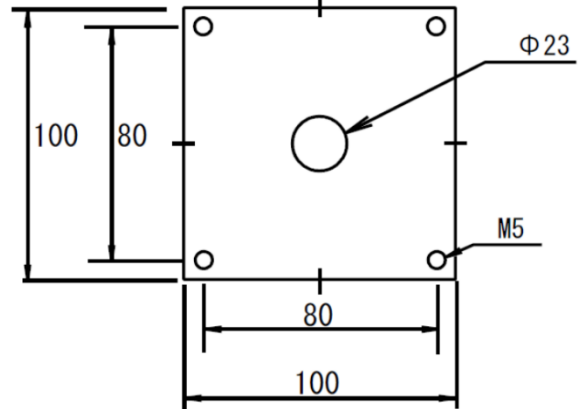

FM-120P-3.6K Audio Feast
 FINEMET® NANOCRYSTALLINE Core Push Pull Output Transformer

Output 120W (50Hz)
 Freq. Response Pri. 4-75kHz (3.6k-8 ohm, -3dB)
 Inductance 600H max(10Hz)
 Pri. DCR 27 ohm(P1-B1), 27 ohm(B2-P2), 12 ohm(SG1-B), 12 ohm(SG2-B)
 Sec. DCR 0.43 ohm(com-16 ohm)
 Pri. max DC Current 700mA(2 tubes), umax unbalance current 10mA, Loss 0.16dB(16 ohm)
 Dimension 100x100x150(H)mm Black hammered metal case, or Urushi finish
 Mounting Screw 80x80 4-M5

Black Metal Case

Urushi finish

All dimension is in mm.

Dimension does not include screws around the case.