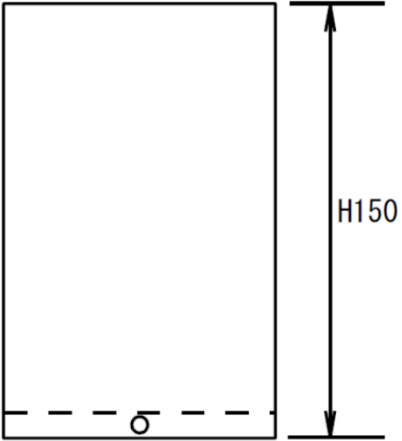

FM-120P-3.6K Audio Feast
 FINEMET® NANOCRYSTALLINE Core Push Pull Output Transformer

Output 120W (50Hz)
 Freq. Response Pri. 4-75kHz (3.6k-8 ohm, -3dB)
 Inductance 600H max(10Hz)
 Pri. DCR 27 ohm(P1-B1), 27 ohm(B2-P2), 12 ohm(SG1-B), 12 ohm(SG2-B)
 Sec. DCR 0.43 ohm(com-16 ohm)
 Pri. max DC Current 700mA(2 tubes), umax unbalance current 10mA, Loss 0.16dB(16 ohm)
 Dimension 100x100x150(H)mm Black hammered metal case, or Urushi finish
 Mounting Screw 80x80 4-M5

Black Metal Case

Urushi finish

All dimension is in mm.

Dimension does not include screws around the case.