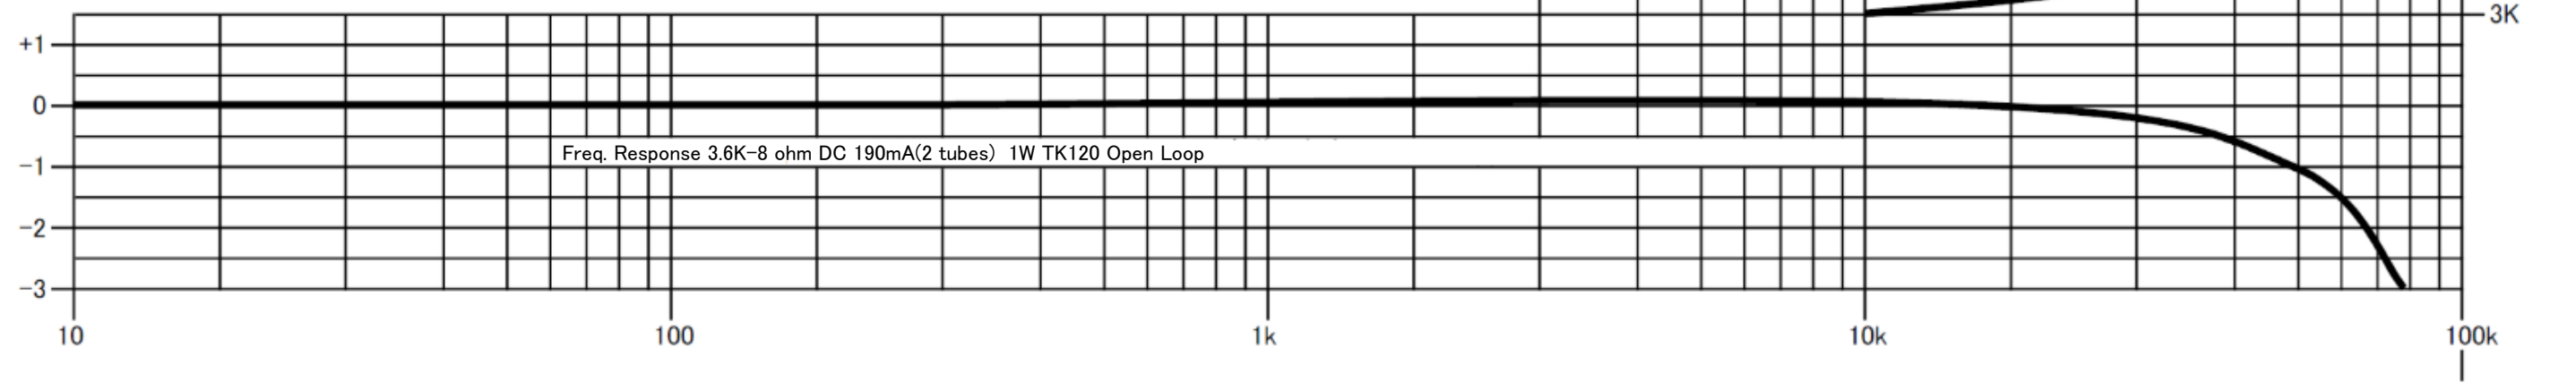

FM-120P-3.6K Audio Feast
 FINEMET® NANOCRYSTALLINE Core Push Pull Output Transformer

Output 120W (50Hz)
 Freq. Response Pri. 4-75kHz (3.6k-8 ohm, -3dB)
 Inductance 600H max(10Hz)
 Pri. DCR 27 ohm(P1-B1), 27 ohm(B2-P2), 12 ohm(SG1-B), 12 ohm(SG2-B)
 Sec. DCR 0.43 ohm(com-16 ohm)
 Pri. max DC Current 700mA(2 tubes), umax unbalance current 10mA, Loss 0.16dB(16 ohm)
 Dimension 100x100x150(H)mm Black hammered metal case, or Urushi finish
 Mounting Screw 80x80 4-M5

Black Metal Case

Urushi finish

All dimension is in mm.

Dimension does not include screws around the case.