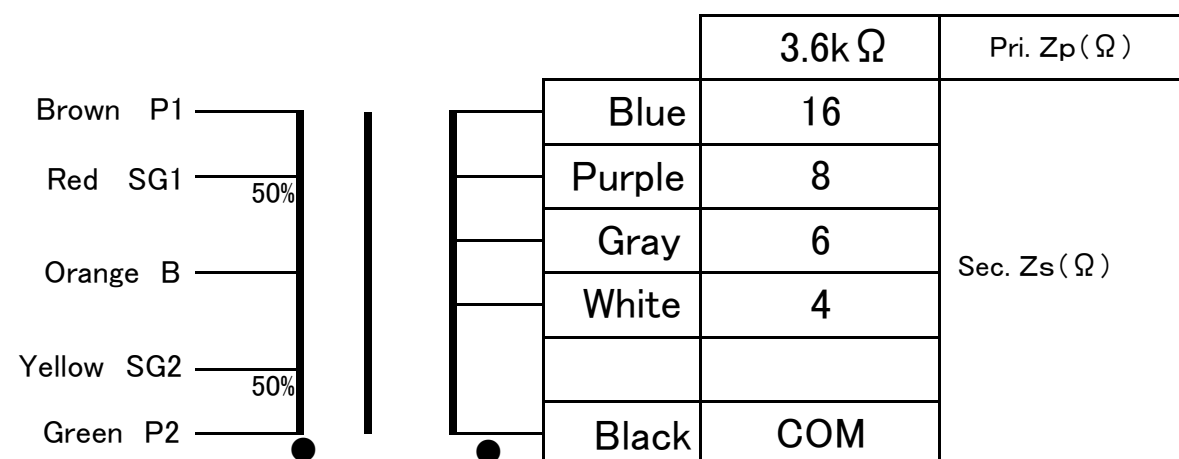

FM-120P-3.6K Audio Feast
 FINEMET® NANOCRYSTALLINE Core Push Pull Output Transformer

Output 120W (50Hz)
 Freq. Response Pri. 4-75kHz (3.6k-8 ohm, -3dB)
 Inductance 600H max(10Hz)
 Pri. DCR 27 ohm(P1-B1), 27 ohm(B2-P2), 12 ohm(SG1-B), 12 ohm(SG2-B)
 Sec. DCR 0.43 ohm(com-16 ohm)
 Pri. max DC Current 700mA(2 tubes), umax unbalance current 10mA, Loss 0.16dB(16 ohm)
 Dimension 100x100x150(H)mm Black hammered metal case, or Urushi finish
 Mounting Screw 80x80 4-M5

Black Metal Case

Urushi finish

All dimension is in mm.

Dimension does not include screws around the case.