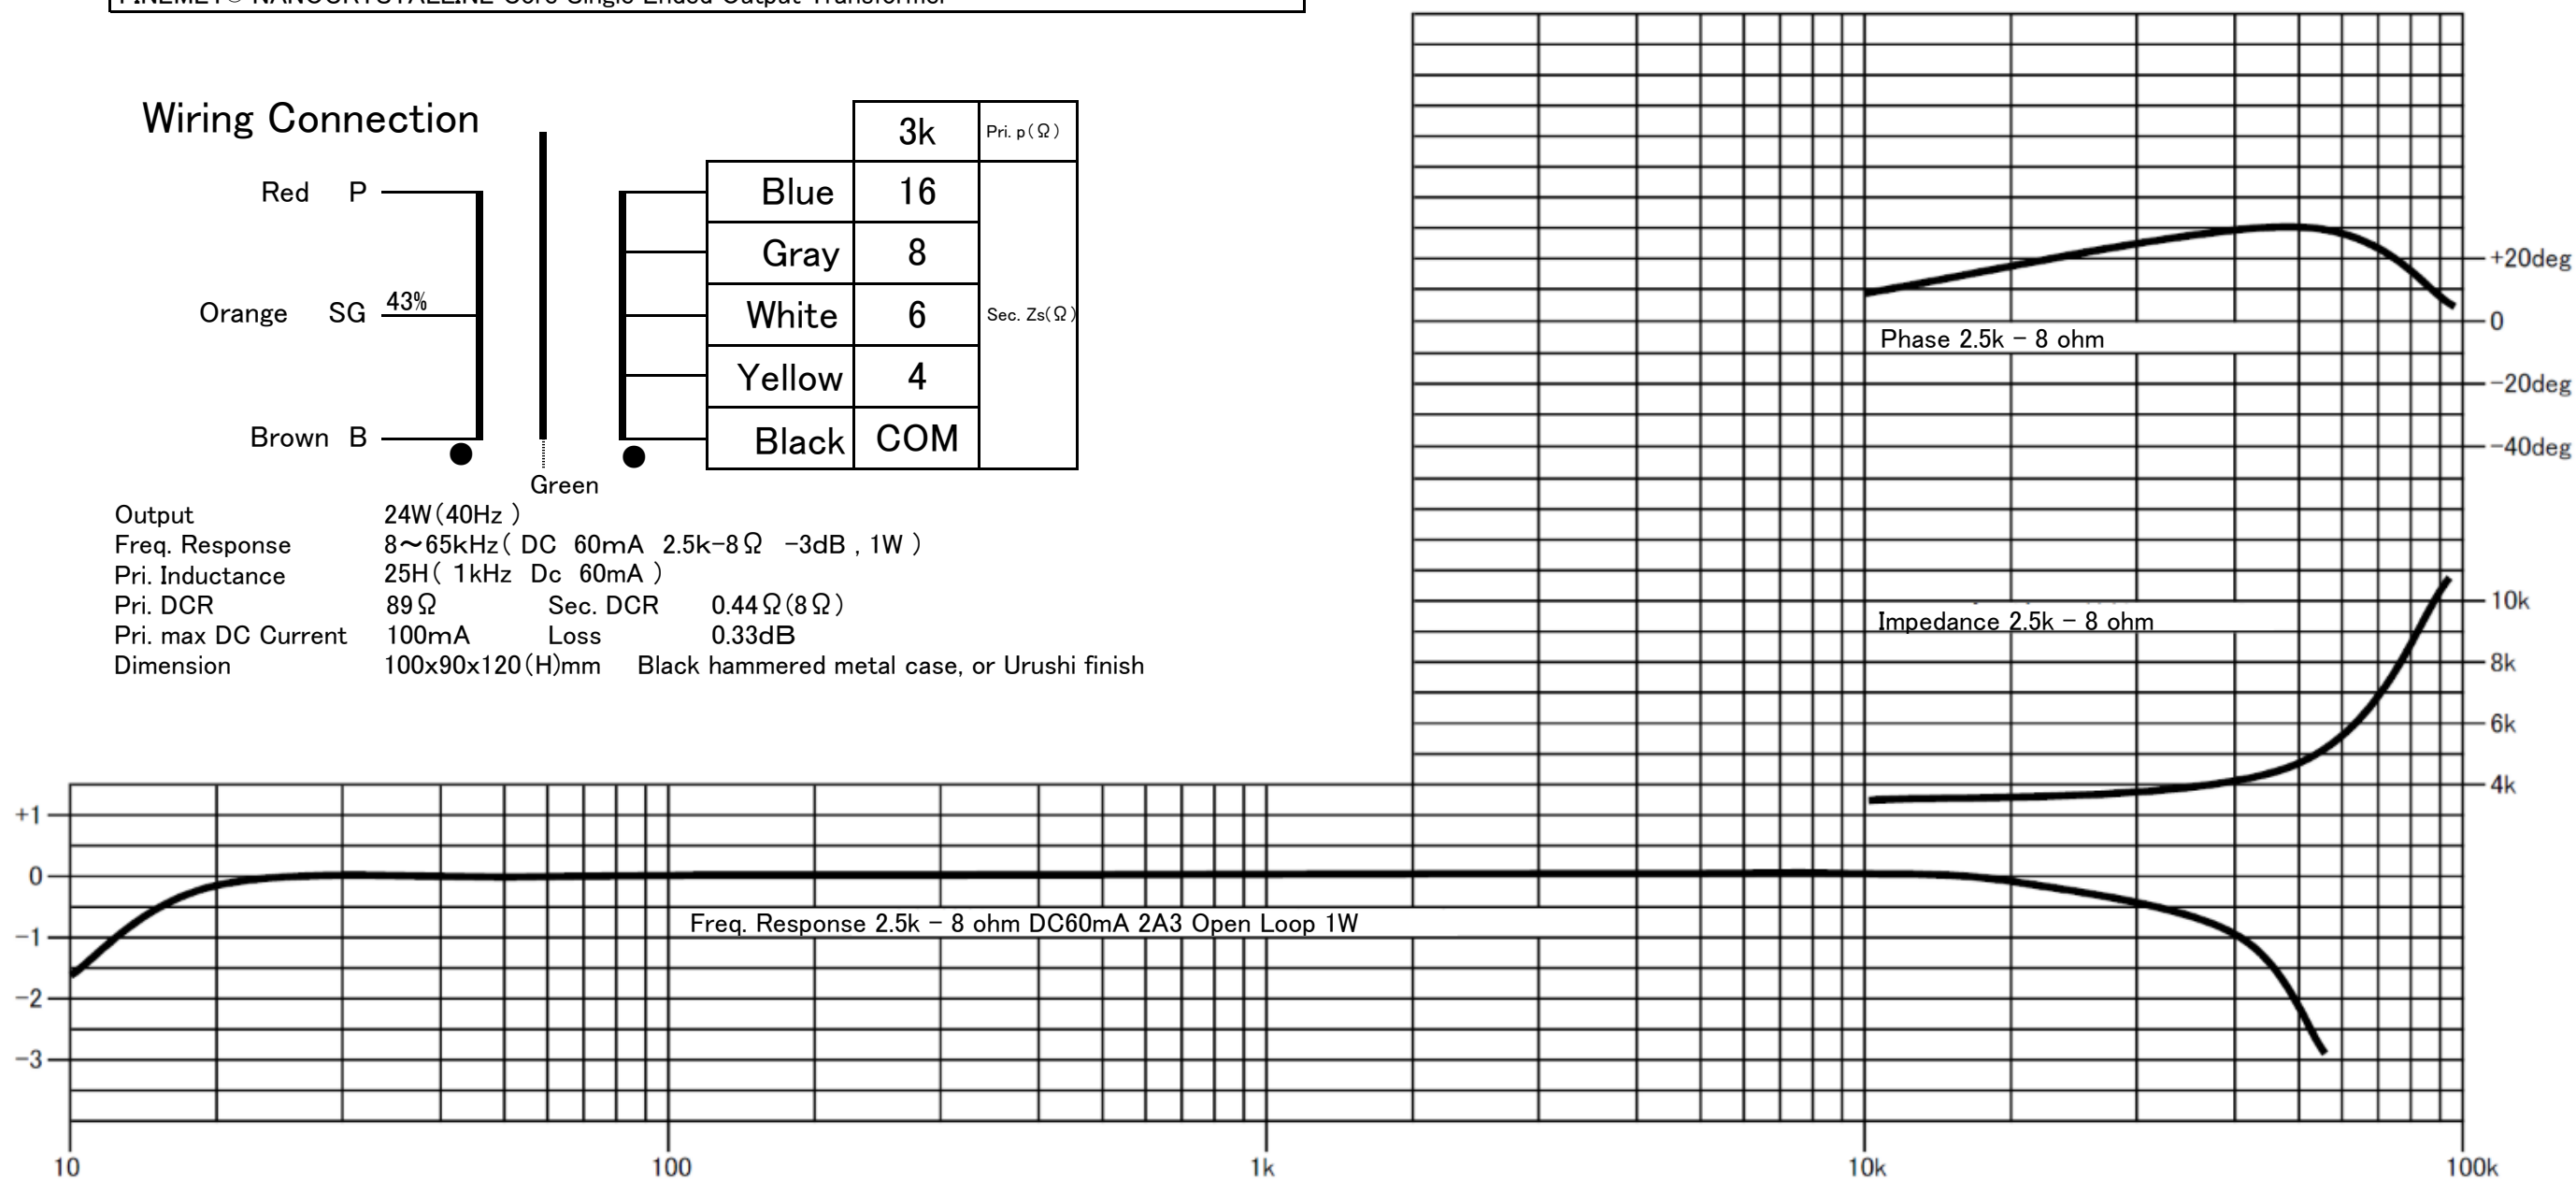

FM-24WS-2.5k
 FINEMET® NANOCRYSTALLINE Core Single Ended Output Transformer Audio Feast

Wiring Connection

Output 24W(40Hz)
 Freq. Response 8~65kHz (DC 60mA 2.5k-8Ω -3dB , 1W)
 Pri. Inductance 25H (1kHz Dc 60mA)
 Pri. DCR 89Ω Sec. DCR 0.44Ω (8Ω)
 Pri. max DC Current 100mA Loss 0.33dB
 Dimension 100x90x120(H)mm Black hammered metal case, or Urushi finish

Black Metal Case

Urushi finish

All dimension is in mm.

Dimension does not include screws around the case.