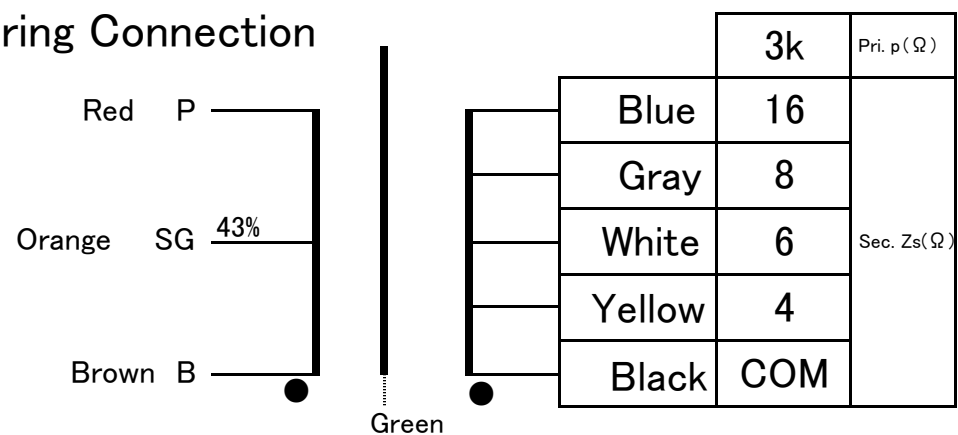

FM-24WS-2.5k
 FINEMET® NANOCRYSTALLINE Core Single Ended Output Transformer Audio Feast

Wiring Connection

Output 24W(40Hz)
 Freq. Response 8~65kHz (DC 60mA 2.5k-8Ω -3dB , 1W)
 Pri. Inductance 25H (1kHz Dc 60mA)
 Pri. DCR 89Ω Sec. DCR 0.44Ω (8Ω)
 Pri. max DC Current 100mA Loss 0.33dB
 Dimension 100x90x120(H)mm Black hammered metal case, or Urushi finish

Black Metal Case

Urushi finish

All dimension is in mm.

Dimension does not include screws around the case.