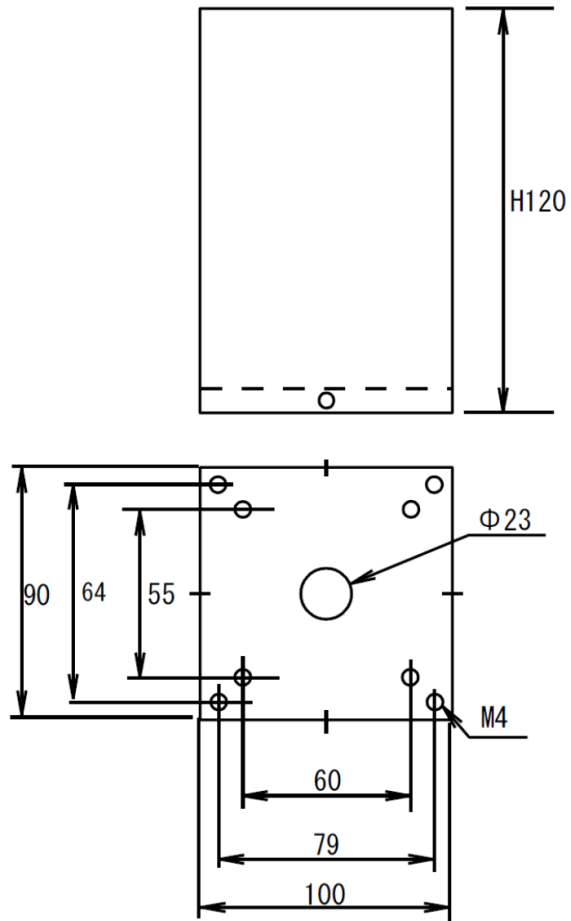

FM-24WS-2.5k
 FINEMET® NANOCRYSTALLINE Core Single Ended Output Transformer Audio Feast

Wiring Connection

Output 24W(40Hz)
 Freq. Response 8~65kHz (DC 60mA 2.5k-8Ω -3dB , 1W)
 Pri. Inductance 25H (1kHz Dc 60mA)
 Pri. DCR 89Ω Sec. DCR 0.44Ω (8Ω)
 Pri. max DC Current 100mA Loss 0.33dB
 Dimension 100x90x120(H)mm Black hammered metal case, or Urushi finish

Black Metal Case

Urushi finish

All dimension is in mm.

Dimension does not include screws around the case.