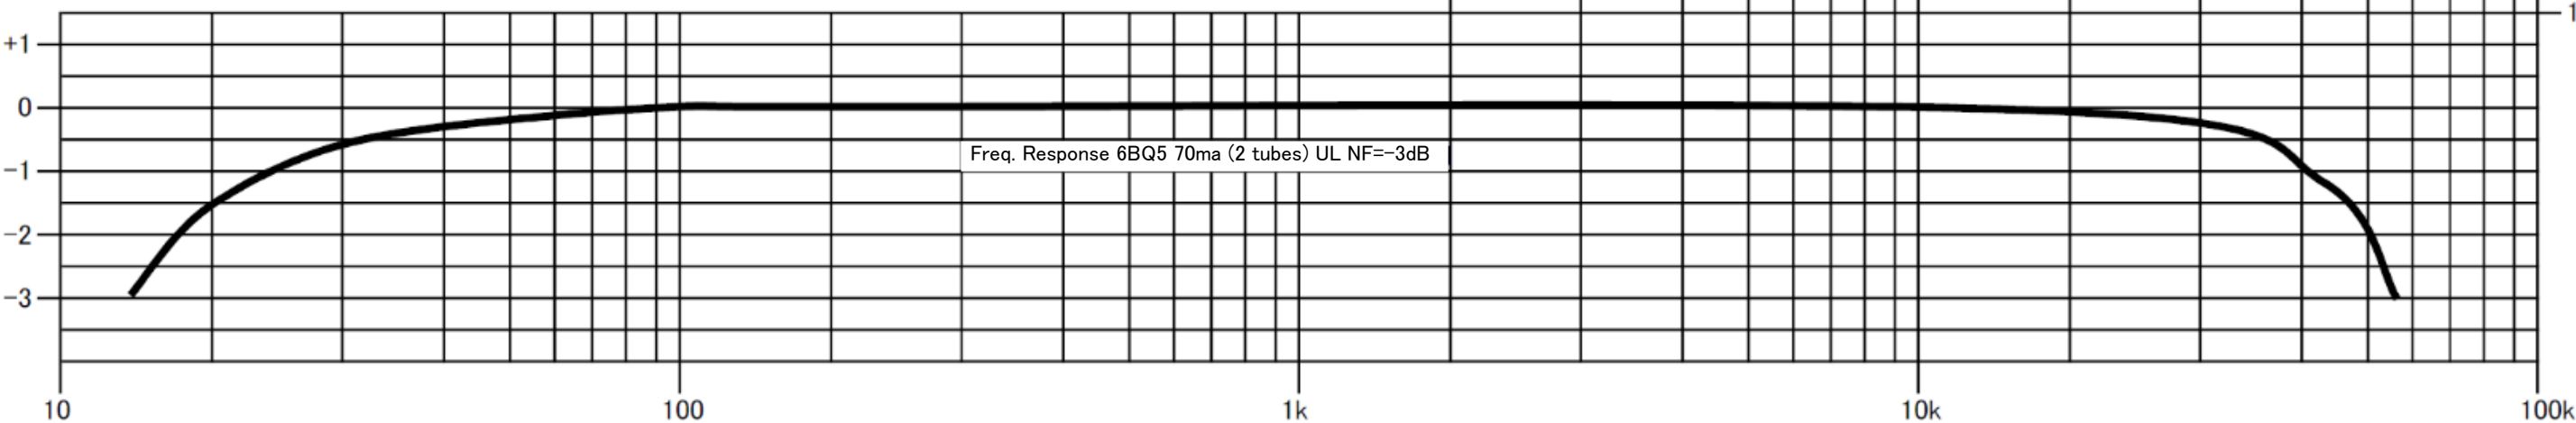

FM-5P
 FINEMET® NANOCRYSTALLINE Core Push Pull Output Transformer Audio Feast

Wiring Connections

	10k	20k	Pri. Zp(Ω)
Blue	16		Sec.Zs(Ω)
Purple	8	16	
White	4	8	
Black	COM		

Output 5W(70Hz)
 Freq. Response 15~5kHz(10k-8 ohm -1dB)
 Pri. Inductance 140H(100Hz)
 Pri. DCR P1-B(189Ω)/B-P2(189Ω), SG1-B(90 ohm)/SG2-B(90 ohm)
 Pri. max DC Current 80mA(2 tubes) Sec. DCR COM-8Ω(0.56 ohm)
 Dimension 68x50x48(H)mm Unbalance Current 5mA(max)
 Mounting Screw 44x38 M3