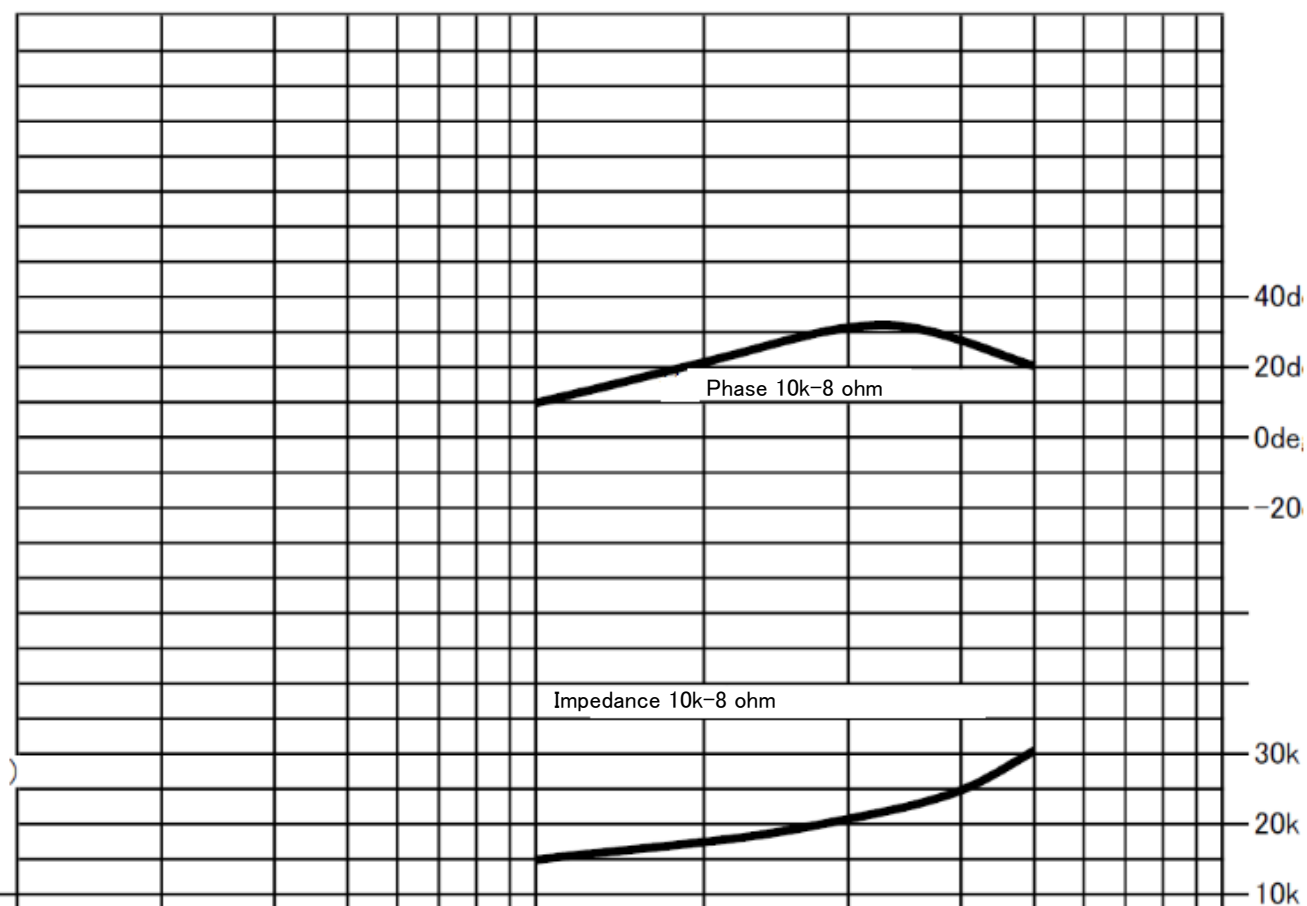

FM-5P
 FINEMET® NANOCRYSTALLINE Core Push Pull Output Transformer Audio Feast

Wiring Connections

	10k	20k	Pri. Zp(Ω)
Blue	16		Sec.Zs(Ω)
Purple	8	16	
White	4	8	
Black	COM		

Output 5W(70Hz)
 Freq. Response 15~5kHz(10k-8 ohm -1dB)
 Pri. Inductance 140H(100Hz)
 Pri. DCR P1-B(189Ω)/B-P2(189Ω), SG1-B(90 ohm)/SG2-B(90 ohm)
 Pri. max DC Current 80mA(2 tubes) Sec. DCR COM-8Ω(0.56 ohm)
 Dimension 68x50x48(H)mm Unbalance Current 5mA(max)
 Mounting Screw 44x38 M3