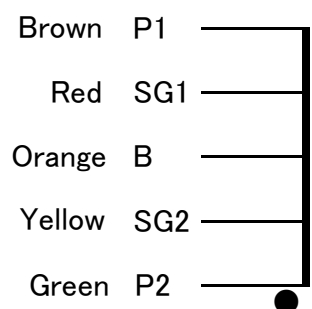

FM-5P
 FINEMET® NANOCRYSTALLINE Core Push Pull Output Transformer Audio Feast

Wiring Connections

	10k	20k	Pri. Zp(Ω)
Blue	16		Sec.Zs(Ω)
Purple	8	16	
White	4	8	
Black	COM		

Output 5W(70Hz)
 Freq. Response 15~5kHz(10k-8 ohm -1dB)
 Pri. Inductance 140H(100Hz)
 Pri. DCR P1-B(189Ω)/B-P2(189Ω), SG1-B(90 ohm)/SG2-B(90 ohm)
 Pri. max DC Current 80mA(2 tubes) Sec. DCR COM-8Ω(0.56 ohm)
 Dimension 68x50x48(H)mm Unbalance Current 5mA(max)
 Mounting Screw 44x38 M3